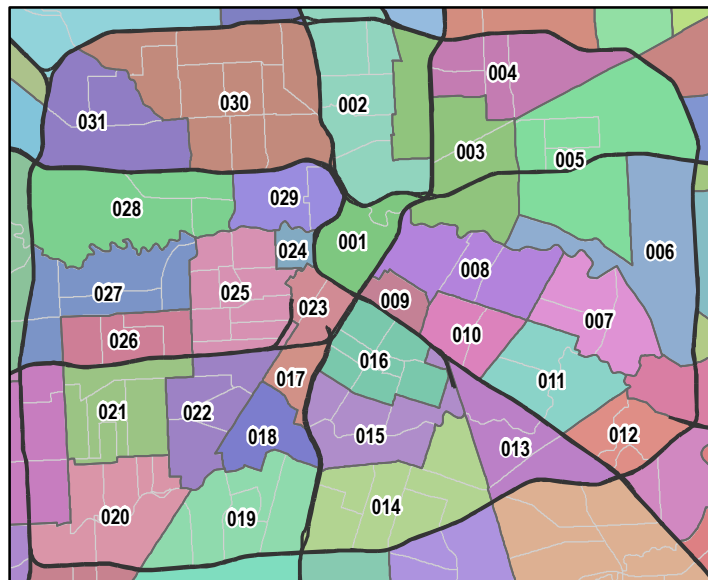

# COMMUNITY TABULATION AREAS

- 001 Downtown
- 002 Near Northside
- 003 Fifth Ward
- 004 Kashmere Gardens
- 005 Denver Harbor / Port Houston
- 006 Pleasantville
- 007 Magnolia Park
- 008 Second Ward
- 009 East Downtown
- 010 Eastwood
- 011 Lawndale / Wayside
- 012 Pecan Park
- 013 Gulfgate Riverview / Pine Valley
- 014 OST / South Union
- 015 MacGregor
- 016 Third Ward
- 017 Museum Park
- 018 Medical Center
- 019 Astrodome
- 020 Braeswood
- 021 West University / Southside
- 022 University Place
- 023 Midtown
- 024 Fourth Ward
- 025 Montrose
- 026 Upper Kirby / Greenway
- 027 Afton Oaks / River Oaks
- 028 Washington / Memorial Park
- 029 Washington East
- 030 Heights
- 031 Lazybrook / Timbergrove
- 032 Oak Forest
- 033 Independence Heights
- 034 Acres Home
- 035 Inwood
- 036 Fairbanks / Northwest Crossing
- 037 Northwest Houston
- 038 Klein Far South

- 039 Aldine West
- 040 Hidden Valley
- 041 Northside / Northline
- 042 Aldine
- 043 Eastex - Jensen
- 044 Aldine Southeast
- 045 Humble South
- 046 East Little York / Homestead
- 047 Trinity / Houston Gardens
- 048 Settegast
- 049 East Houston
- 050 Sheldon
- 051 El Dorado / Oates Prairie
- 052 Galena Park North
- 053 Cloverleaf
- 054 Northshore
- 055 Jacinto City
- 056 Clinton Park Tri-Community