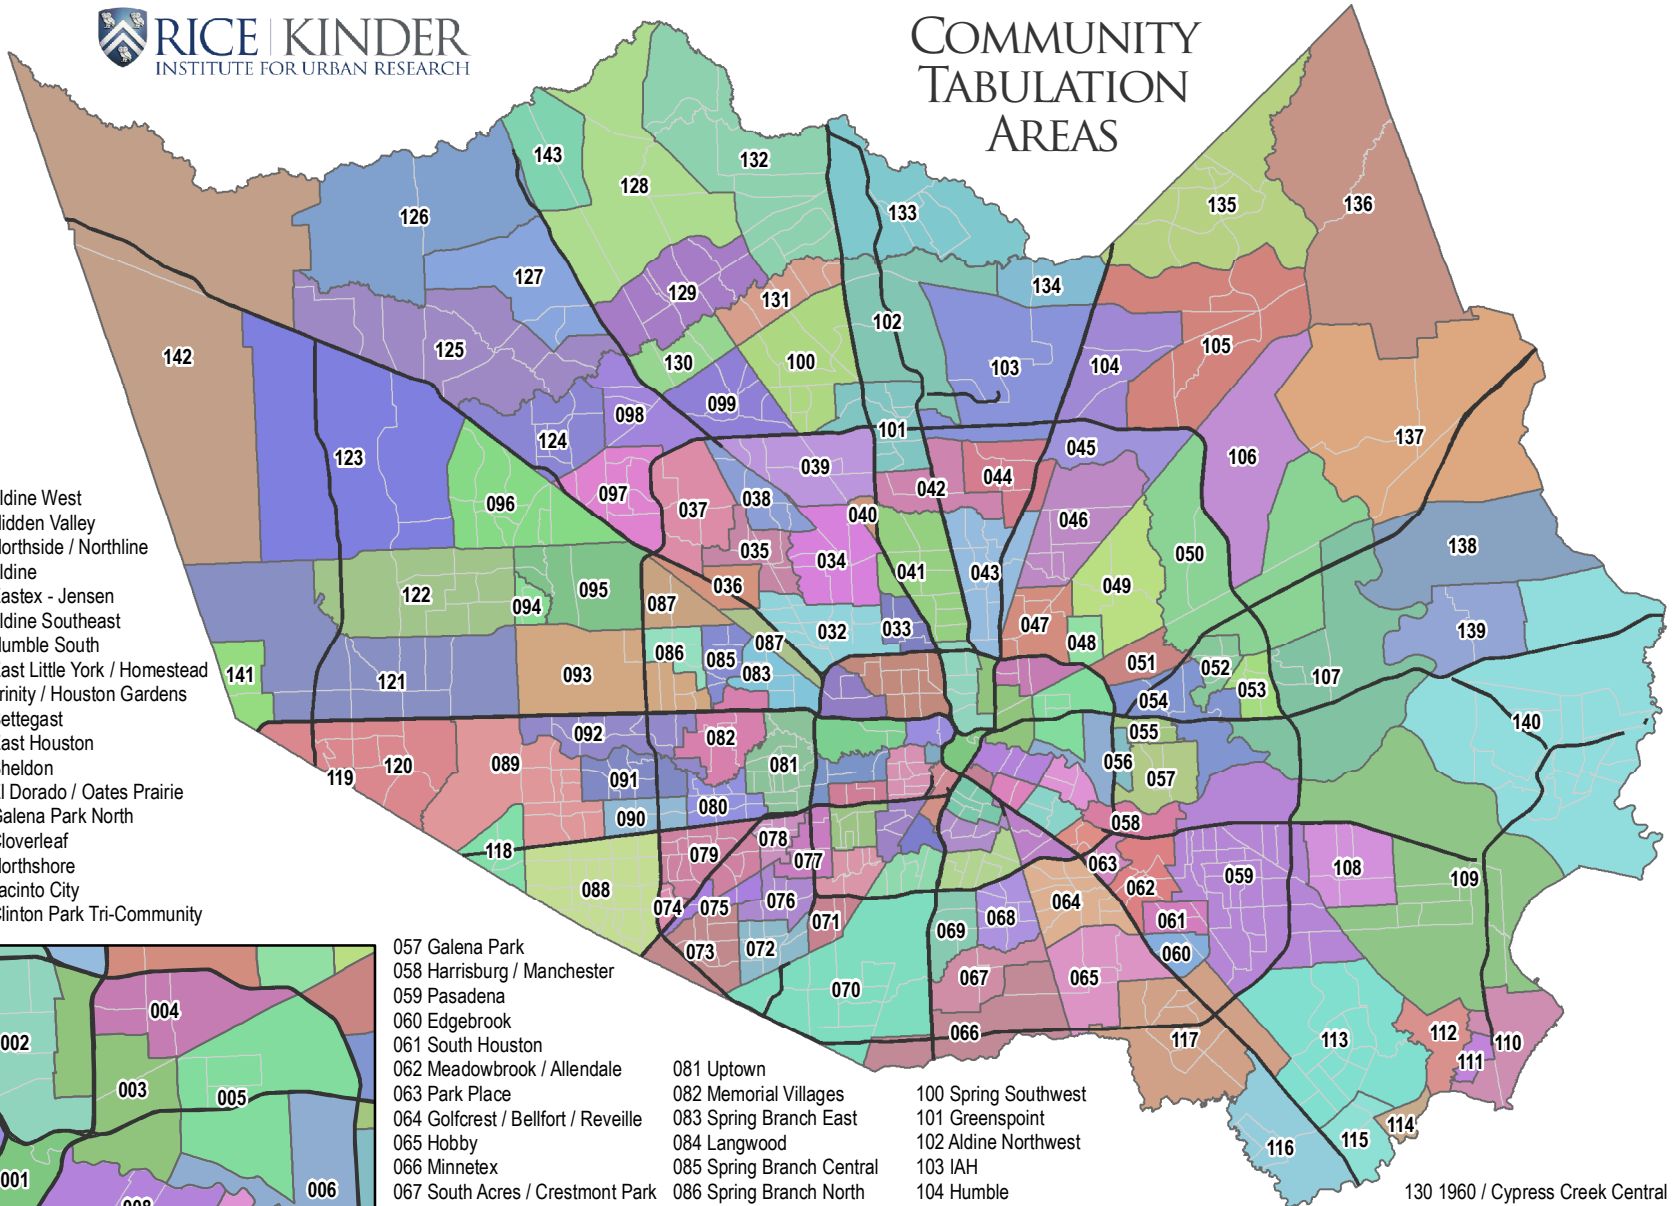

# COMMUNITY TABULATION AREAS

- 001 Downtown
- 002 Near Northside
- 003 Fifth Ward
- 004 Kashmere Gardens
- 005 Denver Harbor / Port Houston
- 006 Pleasantville
- 007 Magnolia Park
- 008 Second Ward
- 009 East Downtown
- 010 Eastwood
- 011 Lawndale / Wayside
- 012 Pecan Park
- 013 Gulfgate Riverview / Pine Valley
- 014 OST / South Union
- 015 MacGregor
- 016 Third Ward
- 017 Museum Park
- 018 Medical Center
- 019 Astrodome
- 020 Braeswood
- 021 West University / Southside
- 022 University Place
- 023 Midtown
- 024 Fourth Ward
- 025 Montrose
- 026 Upper Kirby / Greenway
- 027 Afton Oaks / River Oaks
- 028 Washington / Memorial Park
- 029 Washington East
- 030 Heights
- 031 Lazybrook / Timbergrove
- 032 Oak Forest
- 033 Independence Heights
- 034 Acres Home
- 035 Inwood
- 036 Fairbanks / Northwest Crossing
- 037 Northwest Houston
- 038 Klein Far South

- 039 Aldine West
- 040 Hidden Valley
- 041 Northside / Northline
- 042 Aldine
- 043 Eastex - Jensen
- 044 Aldine Southeast
- 045 Humble South
- 046 East Little York / Homestead
- 047 Trinity / Houston Gardens
- 048 Settegast
- 049 East Houston
- 050 Sheldon
- 051 El Dorado / Oates Prairie
- 052 Galena Park North
- 053 Cloverleaf
- 054 Northshore
- 055 Jacinto City
- 056 Clinton Park Tri-Community